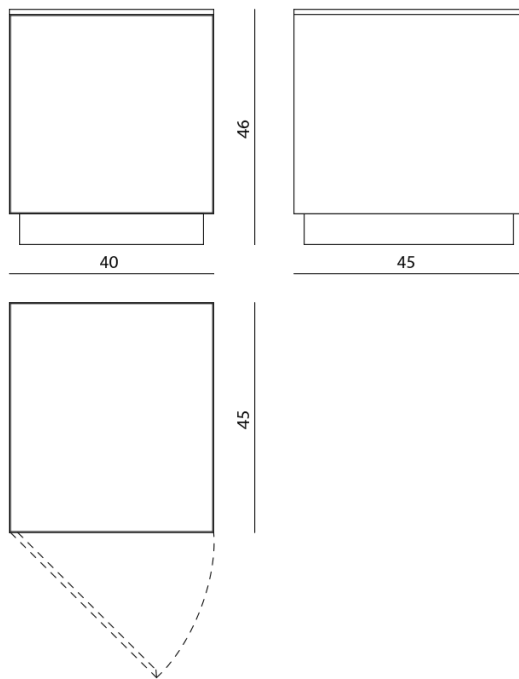

## BEDSIDE TABLE

**PRODUCT FAMILY:** Visionnaire

**PRODUCT LINE:** Magnolia

Structure in MDF thickness 20 mm. Top in retro-lacquered glass in standard colours or “Golden Antique” (coloured mirror glass, obtained by means of special silver-plating, colour explosion, which determine a three dimensional effect on the surface) thickness 6 mm, bevelled on all sides and inset on steel frame. Internal shelf, lacquered matt black. External covering in leather or fabric. Upholstered base cornice.

**PRODUCT CATEGORY:** Bedside Tables

**EXPO:** › Maison Objet 2008 › Abitare il Tempo Verona 2010

**SPACES:** › Magnolia Bedroom Abitare il Tempo Verona 2010 › Magnolia Bedroom Maison Objet 2008

**DESIGN:** › Alessandro La Spada › Samuele Mazza