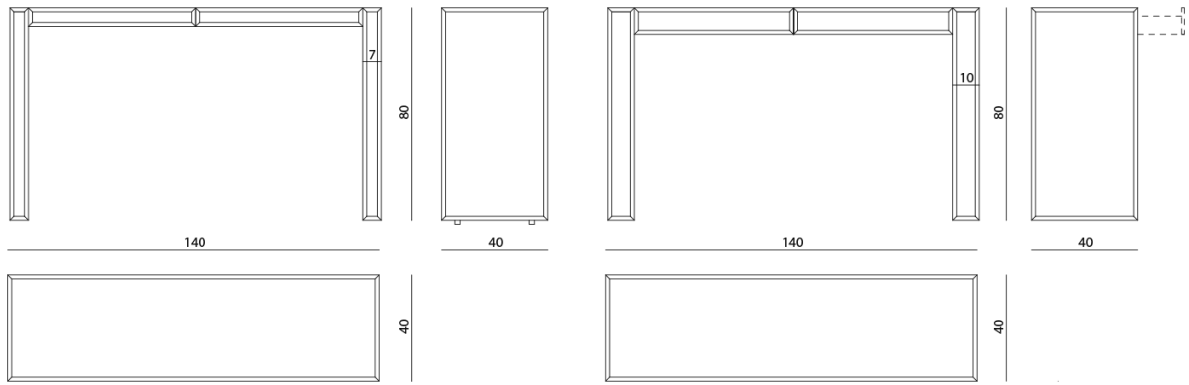

Daydream

CONSOLE

PRODUCT FAMILY: Visionnaire

PRODUCT LINE: Daydream

Main frame in multi panel and fir wood strips. Cover in lacquered polished mm 6 crystal, bevelled on all sides, available in standard colours. Version of 10 cm with 2 drawers.

PRODUCT CATEGORY: Consoles

EXPO: › Salone Int. Milano 2007 › Maison Objet 2007

DESIGN: › Alessandro La Spada › Samuele Mazza

© **IPE Srl** - Zola Predosa (BO) Italia - P.iva
03007721206